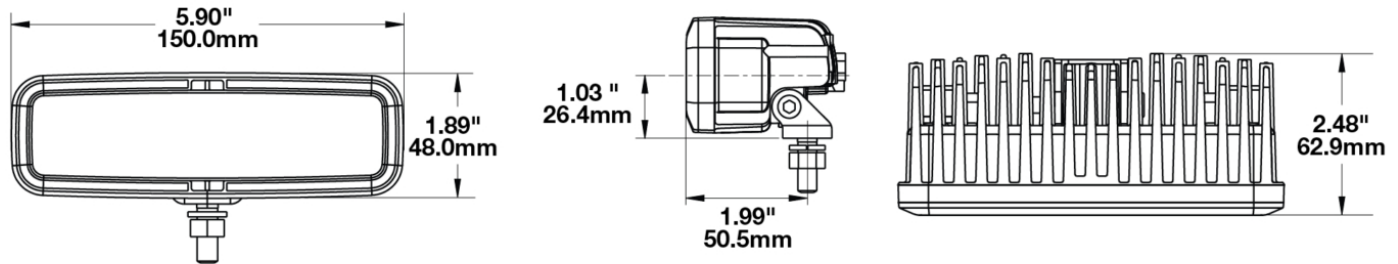

LED Safety Lights - Model 793

PRODUCT INFORMATION

Description	48-110V LED Amber Stripe Zone Light, Short Bracket
Height	48.00 mm / 1.89 in
Width	150.00 mm / 5.91 in
Depth	63.00 mm / 2.48 in
Shape	Rectangular
Outer Lens Material	Polycarbonate
Outer Lens Color	Clear
Housing Material	Aluminum
Housing Color	Black
Bezel Color	Black
Mounting Hardware Description	(x1) 5/16"-18 x 1.00" Mounting Bolt Bracket
Mounting Type	Pedestal
Minimum Operating Temperature	-40 °C / -40 °F
Maximum Operating Temperature	65 °C / 149 °F
Connector or Wiring	Deutsch DT04-2P
Mating Connector	Deutsch DT06-2S with harness included with flying leads
Product Weight	0.79 lbs / 0.36 kgs
Shipping Weight	0.98 lbs / 0.44 kgs

PRODUCT DIMENSIONS

ELECTRICAL SPECIFICATIONS

Input Voltage	48-110V DC
Operating Voltage	38-120V DC
Transient Spike Protection	330V Peak @ 1 HZ-100 Pulses
Black Wire	Ground
Red Wire	Power
Current Draw	0.350A @ 48V DC 0.409A @ 60V DC 0.350A @ 72V DC 0.407A @ 80V DC

J.W. SPEAKER
Engineered. Lighting. Solutions.

LED Safety Lights - Model 793

PHOTOMETRIC SPECIFICATIONS

Raw Lumen Output	1,113
Effective Lumen Output	210
Candela Output	2,200
Beam Pattern(s)	Warning - Keep Out Zone