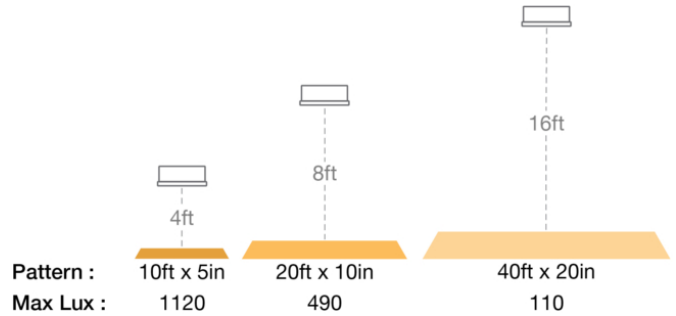

LED Safety Lights - Model 793

PRODUCT INFORMATION

Description	48-110V LED Amber Stripe Zone Light, Short Bracket
Height	48.00 mm / 1.89 in
Width	150.00 mm / 5.91 in
Depth	63.00 mm / 2.48 in
Shape	Rectangular
Outer Lens Material	Polycarbonate
Outer Lens Color	Clear
Housing Material	Aluminum
Housing Color	Black
Bezel Color	Black
Mounting Hardware Description	(x1) 5/16"-18 x 1.00" Mounting Bolt Bracket
Mounting Type	Pedestal
Minimum Operating Temperature	-40 °C / -40 °F
Maximum Operating Temperature	65 °C / 149 °F
Connector or Wiring	Deutsch DT04-2P
Mating Connector	Deutsch DT06-2S with harness included with flying leads
Product Weight	0.79 lbs / 0.36 kgs
Shipping Weight	0.98 lbs / 0.44 kgs

J.W. SPEAKER
Engineered. Lighting. Solutions.

LED Safety Lights - Model 793

PHOTOMETRIC SPECIFICATIONS

Raw Lumen Output	1,113
Effective Lumen Output	210
Candela Output	2,200
Beam Pattern(s)	Warning - Keep Out Zone