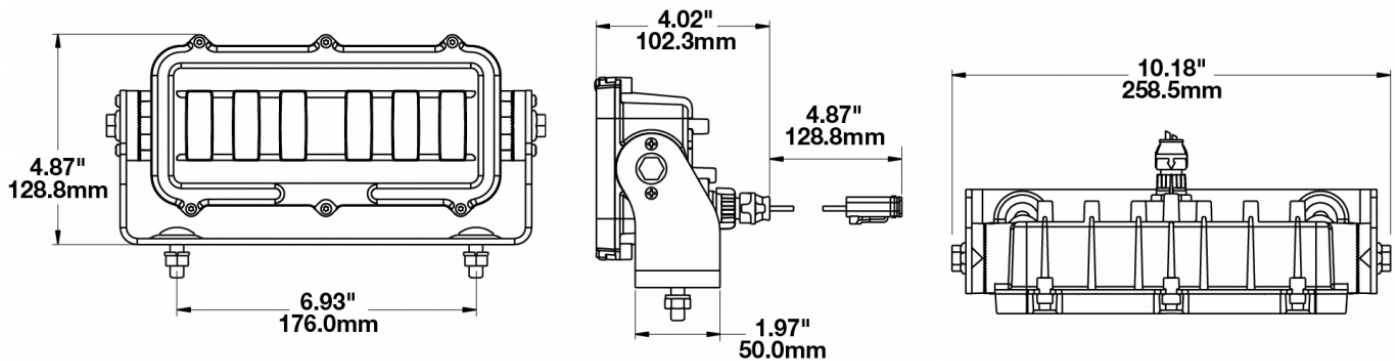

LED Safety Lights and Warning Lights - Model 527

PRODUCT INFORMATION

Description	12-24V LED Amber Zone Light
Height	123.70 mm / 4.87 in
Width	258.57 mm / 10.18 in
Depth	102.11 mm / 4.02 in
Shape	Rectangular
Outer Lens Material	Glass
Outer Lens Color	Clear
Housing Material	Xenoy
Housing Color	Black
Mounting Hardware Description	(x2) M8-1.25 Mounting Bolt
Mounting Type	Universal Pedestal Mount
Minimum Operating Temperature	-40 °C / -40 °F
Maximum Operating Temperature	65 °C / 149 °F
Connector or Wiring	Integrated 2-Pin Deutsch Weatherproof Socket (DT04-2P)
Mating Connector	Integrated 2-Pin Deutsch Weatherproof Plug (DT06-2S)
Product Weight	2.60 lbs / 1.18 kgs
Shipping Weight	5.60 lbs / 2.54 kgs

PRODUCT DIMENSIONS

ELECTRICAL SPECIFICATIONS

Input Voltage	12-24V DC
Operating Voltage	10-32V DC
Transient Spike Protection	150V Peak @ 1 HZ-100 Pul
RED Wire	Positive
BLACK Wire	Negative
Current Draw	1.2A @ 12V DC .8A @ 24V DC